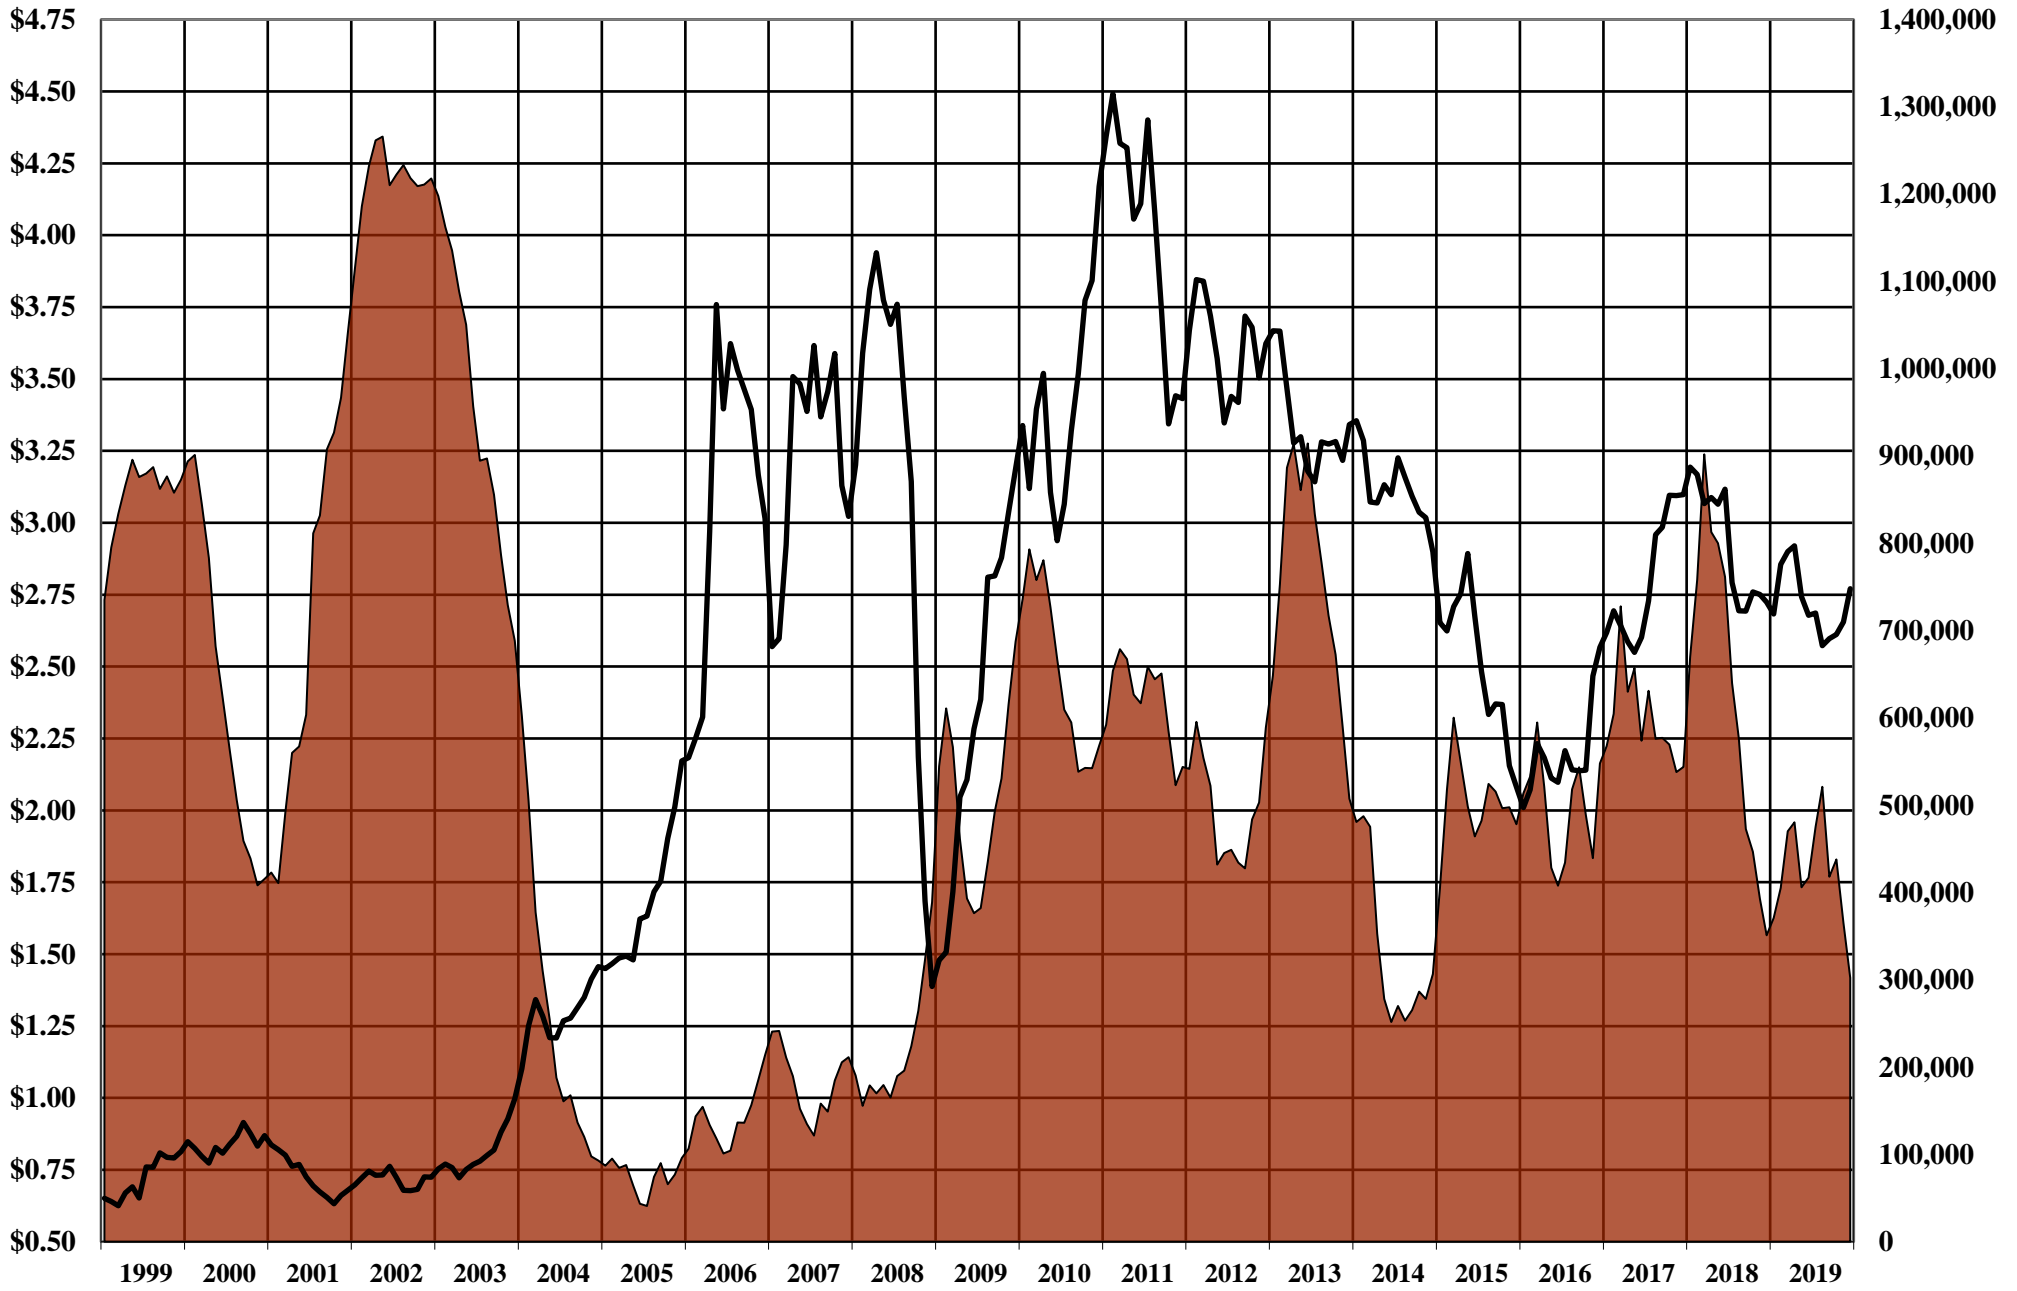

The Copper Journal

Copper Price & Inventory Comparison

1999 - 2019

■ Cx, LME & SHFE Inventories MT — Spot Comex Monthly Average Price \$ / Lb